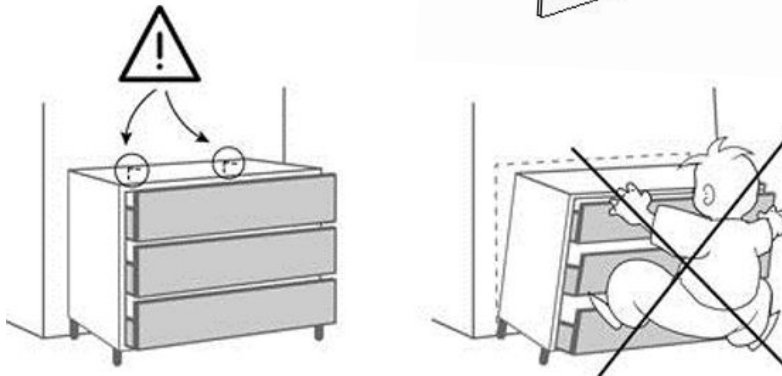

LIFT Kompaktgarderobe Panel

20/25