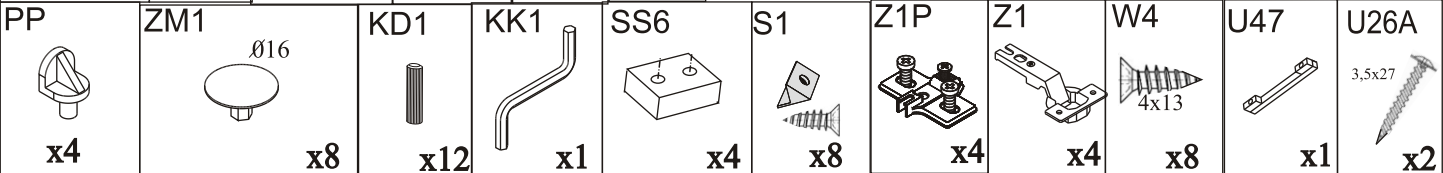

LIFT Kompaktgarderobe Schrank

2/25